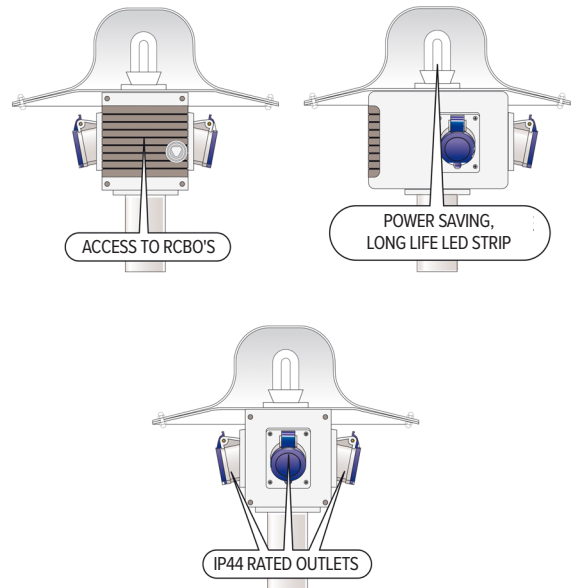

Campground and Marina Power Supply Units

Durable, Safe & Compliant Power for Holiday Parks & Marinas

PRODUCT FEATURES:

- ▶ NZ-designed & manufactured for harsh coastal environments
- ▶ UV-stable, corrosion-resistant construction
- ▶ IP44 Caravan Boxes / IP67 Marina Pillars & Supply Box
- ▶ Window access to RCBO protection on every outlet
- ▶ Optional LED lighting with daylight sensor
- ▶ Optional kWh meter for monitoring consumption (not certified for billing)

APPLICATIONS:

- ▶ Holiday parks
- ▶ Caravan sites
- ▶ Marinas
- ▶ Outdoor events

FEATURES	SPECIFICATION
Construction	PVC (Pillars with powder coated aluminium frame & PVC front/back panels)
Outlet Type	16A, 230V, 2P+E IEC 60309-2, (other options on request)
Outlet IP Rating	IP44 (Caravan Boxes), IP67 (Pillars & Marina Boxes)
Protection	Individual 16A RCBO per outlet (30mA)
Mounting Options	Wall, post, or 90mm PVC pole (sold separately)
Lighting (Optional)	LED strip, photo-cell dusk/dawn switching, manual MCB override
Metering (Optional)	kWh meter per outlet for monitoring consumption (not certified for billing)

ORDERING INFORMATION

Code	Description	Options: Add corresponding letters to the end of the product code +W = WALL/POST MOUNT, +L = with light, +KWH = with meter
CARSUPBX1	Caravan Box 1-Way	+W, +L, +KWH
CARSUPBX2	Caravan Box 2-Way	+W, +L, +KWH
CARSUPBX3	Caravan Box 3-Way	+W, +L, +KWH
CARSUPBX4	Caravan Box 4-Way	+W, +L, +KWH
CARSUPBXPOL	2m PVC Pole (90mm diameter)	CARSUPBX Accessory

Campground and Marina Power Supply Units continued...

Code	Description	Options: Add corresponding letters to the end of the product code +W = WALL/POST MOUNT, +L = with light, +KWH = with meter
MARSUPBX1W	Marina Box 1-Way Wall/Post	+KWH
MARSUPBX2W	Marina Box 2-Way Wall/Post	+KWH
MARSUPBX3W	Marina Box 3-Way Wall/Post	+KWH
MARSUPBX4W	Marina Box 4-Way Wall/Post	+KWH
PILLAR1	Supply Pillar 1-Way	+L, +KWH
PILLAR2	Supply Pillar 2-Way	+L, +KWH
PILLAR3	Supply Pillar 3-Way	+L, +KWH
PILLAR4	Supply Pillar 4-Way	+L, +KWH