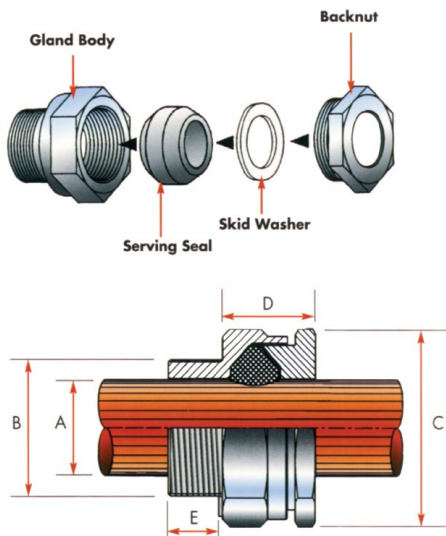

CHARACTERISTICS:

Operating Temperature Range -20°C to +80°C. (Up to 100°C for short periods).

Protection Class IP66.

Relevant Standards AS/NZS2380.1-1989, AS/NZS2380.2-1991, AS/NZS1939-1990.

Area Classification Class 1, Zone 1, Group 1 & IIC, Class II.

Apparatus Group Exd, Exe, Exp DIP.

Certificate of Conformity ANZEx 07.3024.

See over for full product table ▶