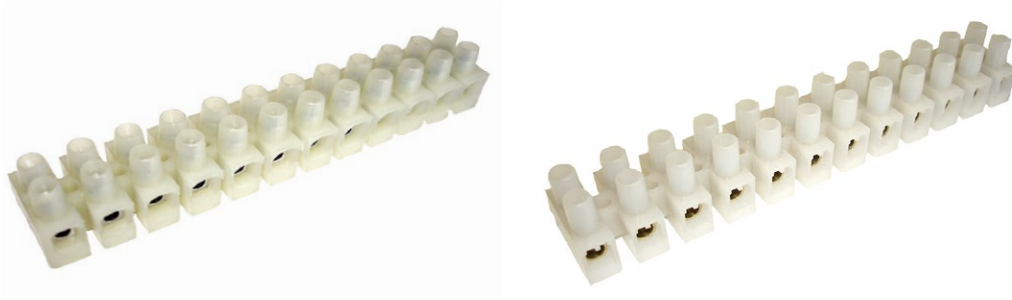

FLUSH BOXES & TERMINAL STRIPS

Flush Boxes.....268

Terminal Strips.....269

FLUSH BOXES & TERMINAL STRIPS

Metal Flush Boxes

In many structures it is often required that electrical and plumbing fittings be located in or on fire resistant walls. Metal flush boxes are fire rated and can be used for this requirement.

Single Metal Flush Box

Size: 97 x 54 x 51mm

Packed in cartons of 50

Code: **FBMSA**

Open Plate Flush Box

Size: 119 x 87mm

Packed in cartons of 100

Code: **FBMO**

Double Metal Flush Box

Size: 97 x 75 x 47mm

Packed in cartons of 10

Code: **FBMD**

Terminal Strips

Code	Amps	Max Cable Size	Pack Size
815.1361	3 Amp	2.5mm	10 Pack
815.1362	6 Amp	4mm	10 Pack
815.1363	10 Amp	6mm	10 Pack
815.1364	20 Amp	10mm	10 Pack
815.1367	30 Amp	12mm	10 Pack
815.1365	80 Amp	16mm	10 Pack
815.1366	100 Amp	25mm	10 Pack